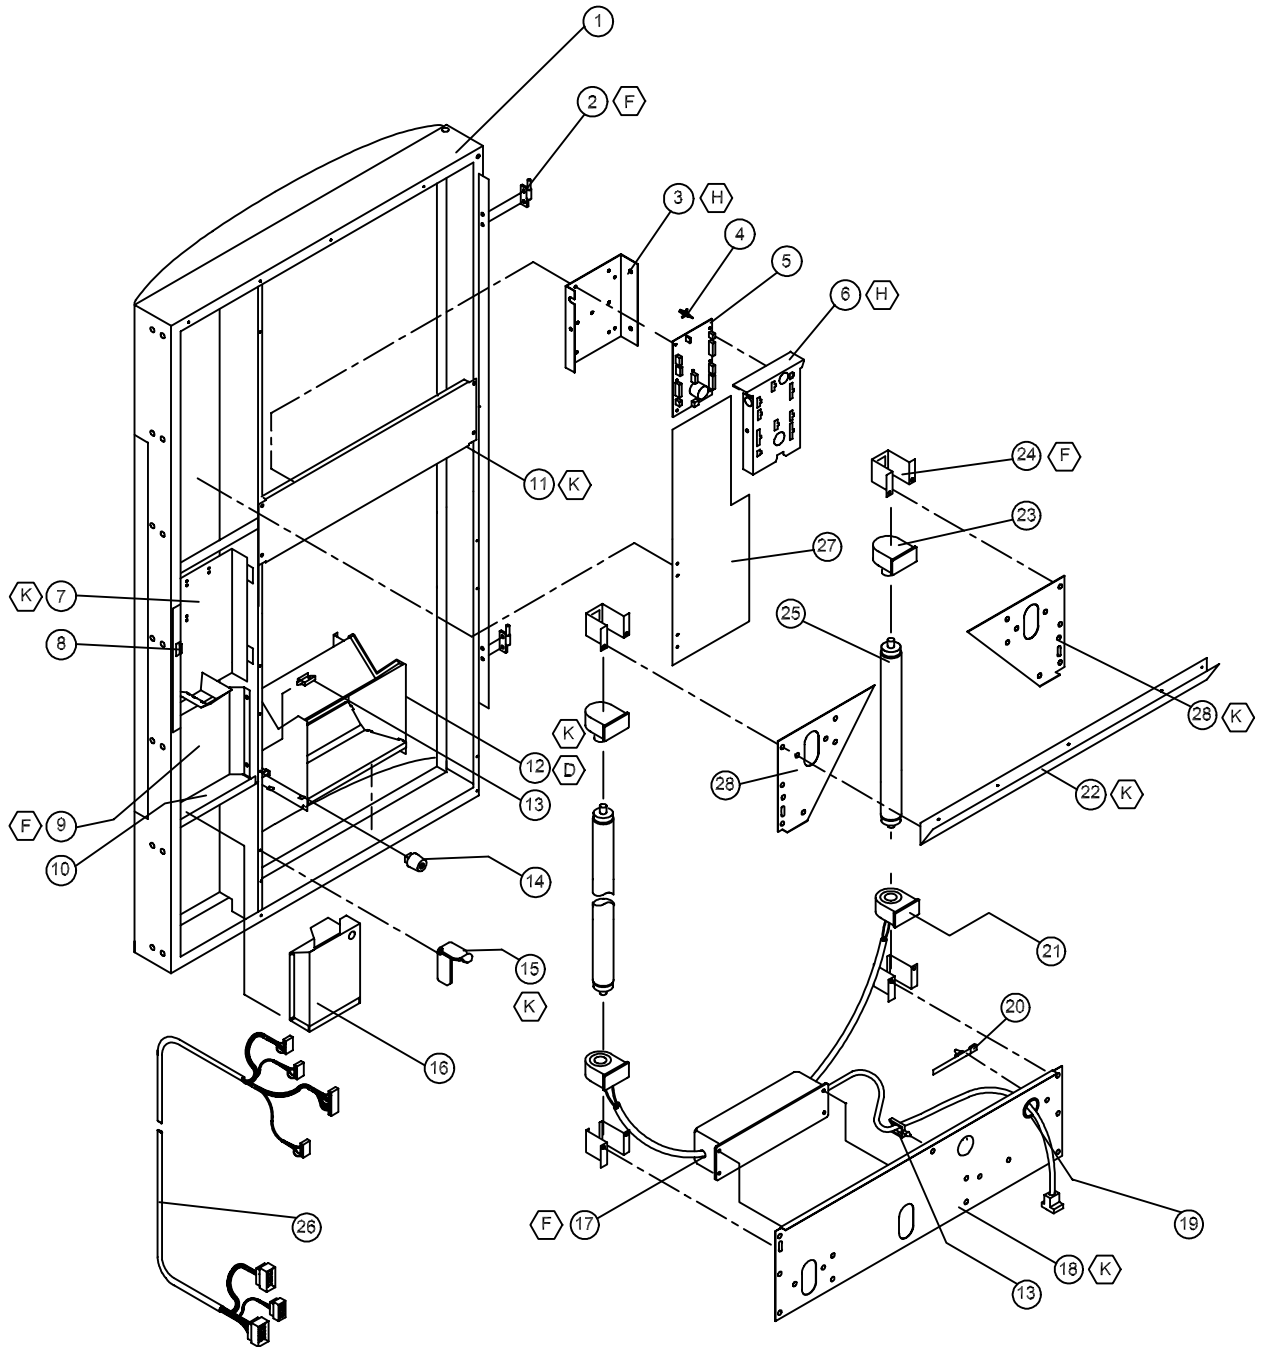

# V-MAX

**PARTS SECTION  
MINI V-MAX  
COCA - COLA**

**MINI V-MAX COCA-COLA MAIN DOOR**

ITEM	MODEL NUMBER	576	
NO.	DESCRIPTION	QTY REQ	PART NO.
1	OUTER DOOR - 7-SELECT	1	*
2	EYELET TRIM	1	388271
3	SIGN FACE	1	**
4	SIGN TRIM - LEFT	1	388125-2B
5	SIGN CAP - UPPER	1	388122
6	RAIN GUARD	1	2001031
7	DOOR FRAME WELD	1	1121226
8	DOOR GUARD	1	2010131
9	SIGN TRIM RIGHT	2	1084538
10	DBV PLUG	1	2001228
11	LOCK ASSEMBLY (SEE PAGES SCC-8 - SCC-9)	1	~
12	SELECTION PANEL (SEE PAGES SCC-6 - SCC-7)	1	~
13	SIGN TRIM RETAINER	2	1084589
14	SIGN CAP BOTTOM	1	1084988
15	FLAT WASHER 3/8" (AD)	3	V801491
16	BUSHING	2	388094
17	ROLLER	1	1120388
18	ROLLER BRACKET	1	1120552

### MINI V-MAX COCA-COLA MAIN DOOR

ITEM	MODEL NUMBER	576	
NO.	DESCRIPTION	QTY REQ	PART NO.
1	DOOR WELD - 72"	1	1121226
2	HINGE - INNER DOOR, MALE	2	1121287
3	MOUNTING BRACKET - CONTROLLER	1	1077716
4	STAND OFF	7	1121740
5	PCBA VEC 9.2 CONTROLLER	1	1110538-38
6	COVER PANEL	1	1077724
7	COIN DOOR ASSEMBLY	1	1081112
8	LATCH - COINAGE DOOR	1	1085546
9	BARRIER PANEL	1	1117147
10	BULKHEAD COIN BOX SUPPORT	1	1112155
11	SHEAR PANEL - MIDDLE	1	1120713-1
12	DELIVERY HOPPER	1	133574-10
13	HARNESS CLIP	5	384692-2
14	DOOR BUMPER	2	1036912
15	RAMP/CATCH - INNER DOOR	1	1121714
16	COIN BOX	1	133563
17	BALLAST 115V- HO	1	388405
18	SHEAR PANEL - LOWER	1	389624
19	GROMMET 3/2"	1	327021
20	HARNESS TIE	2	1088864
21	LAMP HOLDER - FIXED	2	388406
22	RAIN GUTTER	1	1121204
23	LAMP HOLDER - PLUNGER	2	388407
24	BRACKET - LAMPHOLDER	4	1122305
25	LAMP - 64"	2	388408-1
26	DOOR HARNESS	1	1077686
27	DBV GUARD ASSEMBLY (OPTIONAL)	1	1089694
28	SAIL PANEL	2	388774
29	RAIN CURTAIN BALLAST (NOT SHOWN)	1	1121838