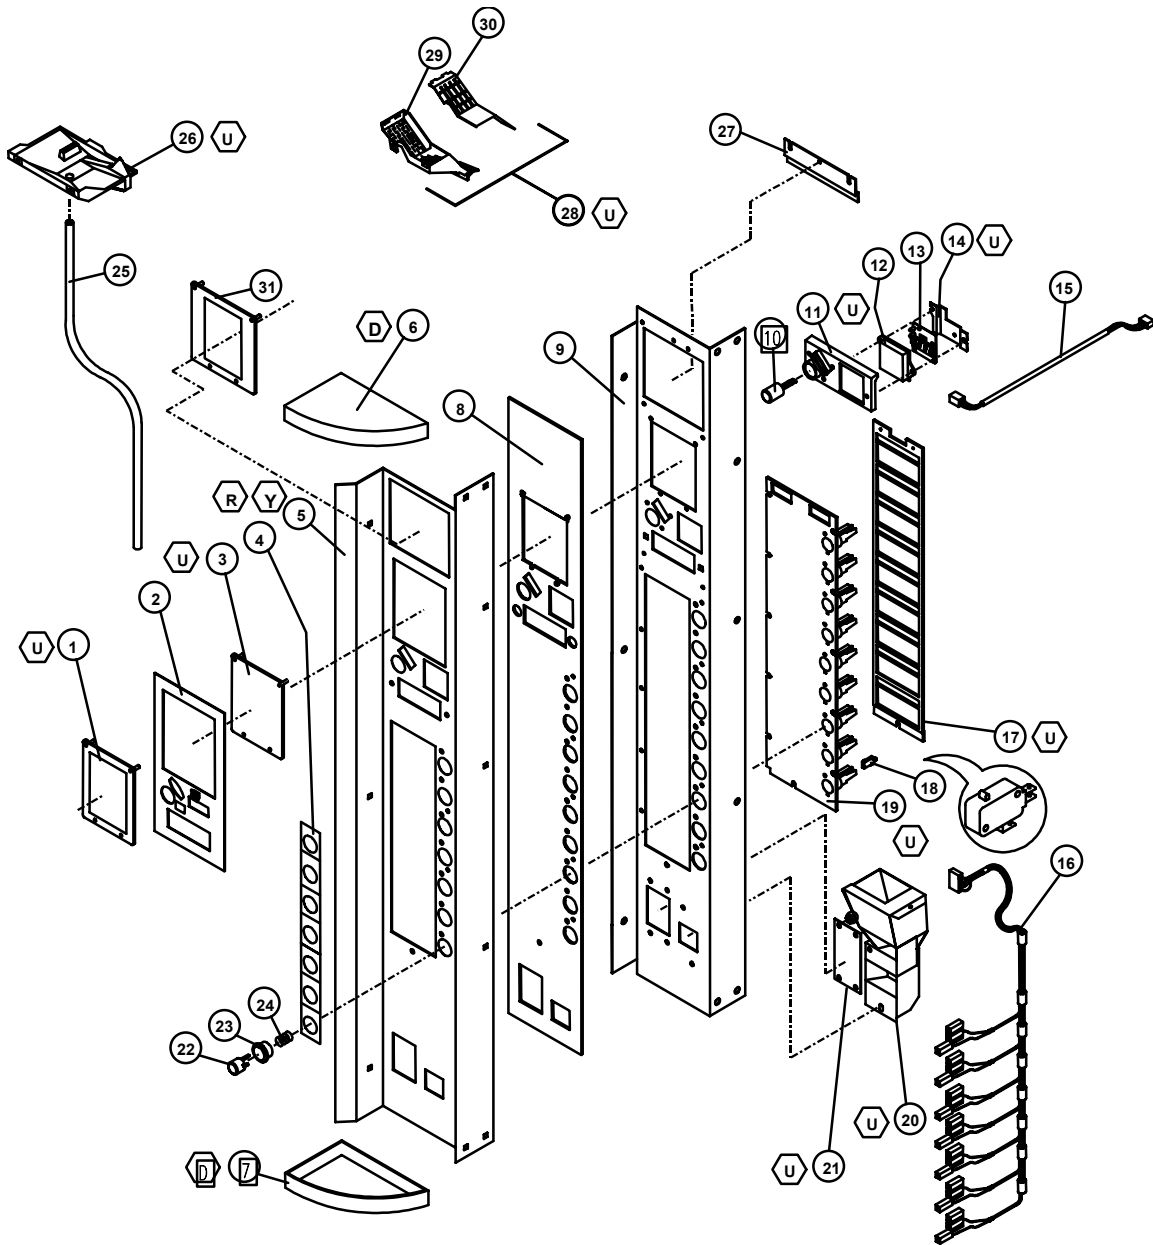

### MINI V-MAX COCA-COLA MAIN DOOR

ITEM	MODEL NUMBER	576	
NO.	DESCRIPTION	QTY REQ	PART NO.
1	DOOR WELD - 72"	1	1121226
2	HINGE - INNER DOOR, MALE	2	1121287
3	MOUNTING BRACKET - CONTROLLER	1	1077716
4	STAND OFF	7	1121740
5	PCBA VEC 9.2 CONTROLLER	1	1110538-38
6	COVER PANEL	1	1077724
7	COIN DOOR ASSEMBLY	1	1081112
8	LATCH - COINAGE DOOR	1	1085546
9	BARRIER PANEL	1	1117147
10	BULKHEAD COIN BOX SUPPORT	1	1112155
11	SHEAR PANEL - MIDDLE	1	1120713-1
12	DELIVERY HOPPER	1	133574-10
13	HARNESS CLIP	5	384692-2
14	DOOR BUMPER	2	1036912
15	RAMP/CATCH - INNER DOOR	1	1121714
16	COIN BOX	1	133563
17	BALLAST 115V- HO	1	388405
18	SHEAR PANEL - LOWER	1	389624
19	GROMMET 3/2"	1	327021
20	HARNESS TIE	2	1088864
21	LAMP HOLDER - FIXED	2	388406
22	RAIN GUTTER	1	1121204
23	LAMP HOLDER - PLUNGER	2	388407
24	BRACKET - LAMPHOLDER	4	1122305
25	LAMP - 64"	2	388408-1
26	DOOR HARNESS	1	1077686
27	DBV GUARD ASSEMBLY (OPTIONAL)	1	1089694
28	SAIL PANEL	2	388774
29	RAIN CURTAIN BALLAST (NOT SHOWN)	1	1121838

### MINI V-MAX COCA-COLA LOCK ASSEMBLY

ITEM NO.	DESCRIPTION	QTY REQ	PART NO.
1	T-HANDLE LOCK ASSEMBLY	1	1002635
2	T-HANDLE	1	1002392
3	PIN - STUD	1	387601
4	LOCK STUD - QUICKER LOCK	1	1049724
5	SPRING	1	1111554
6	E-RING RETAINER	3	388589
7	HEX WASHER	1	387600
8	SPRING - HEAVY	1	389690
9	FLAT WASHER	1	387718
10	FLANGE	1	1002384
11	LOCK STUD COVER	1	1122126
12	WASHER 1/2"	2	V801023
13	VAPOR SEAL	1	388132
14	BUSHING (BEARING MECH)	2	385603-4
15	LEVER - COIN RETURN	1	1052619
16	CRANK - COIN RETURN LEVER	1	1002244
17	PIVOT BRACKET - COIN RETURN	1	1002252
18	SPRING - COIN RETURN LEVER	1	1060023