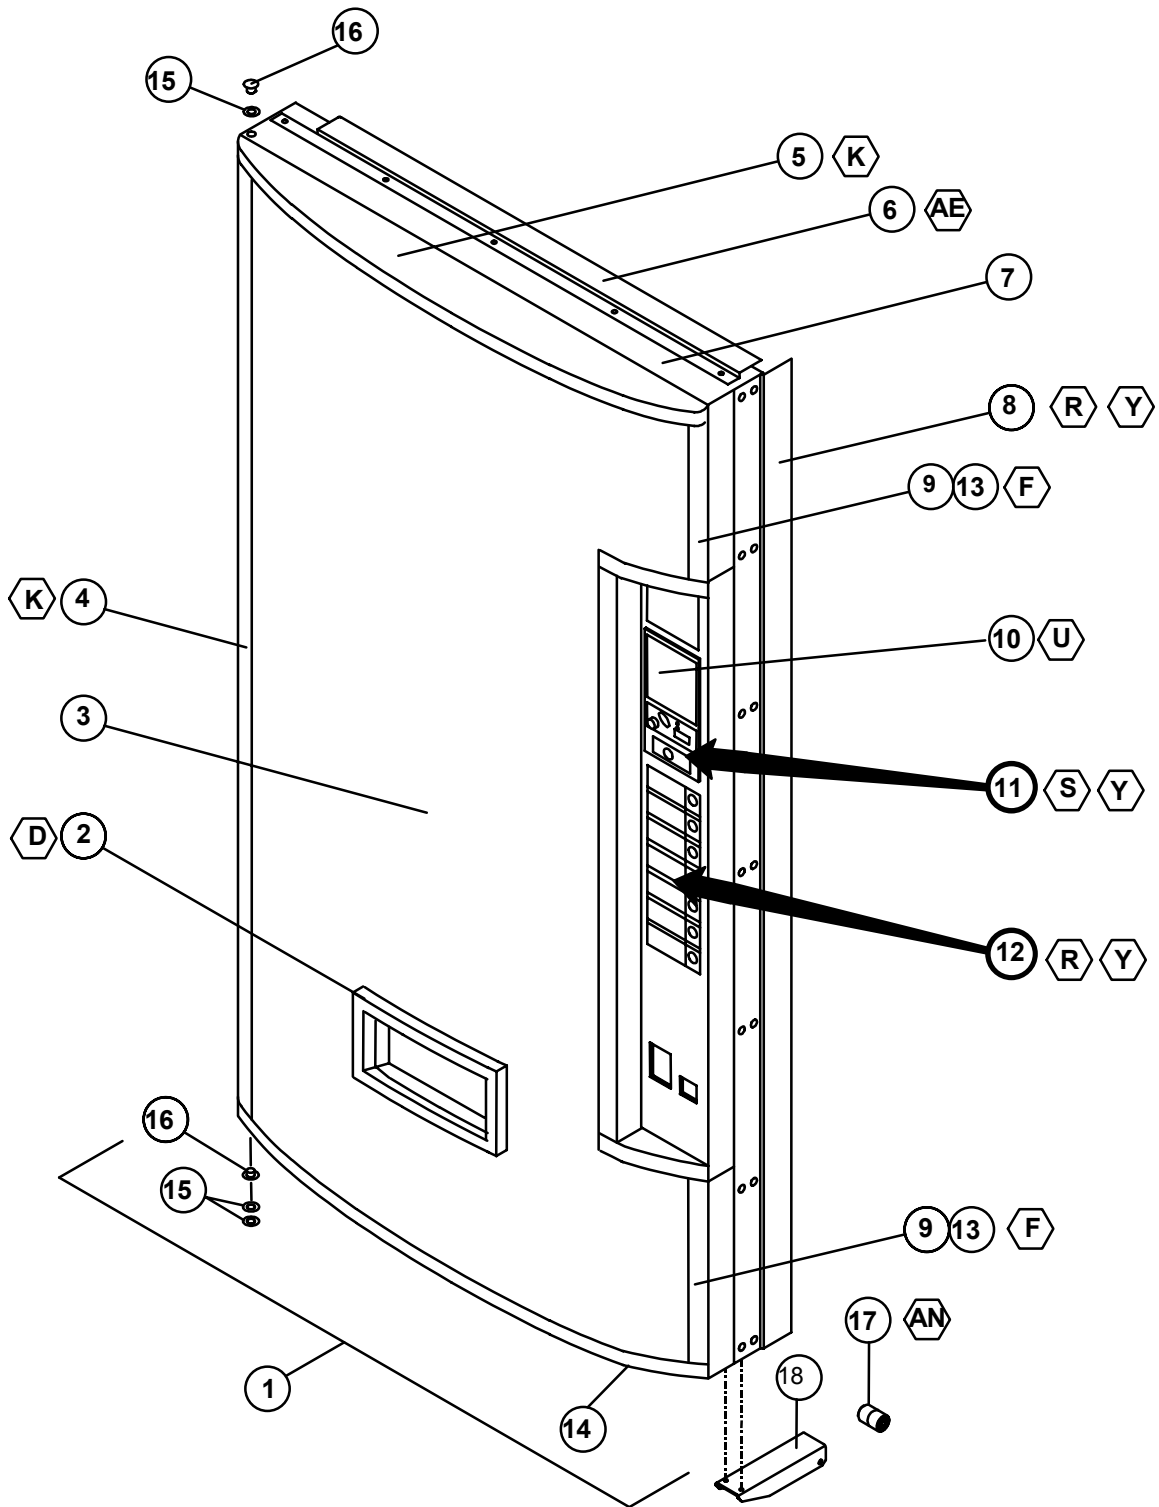

# V-MAX

**PARTS SECTION  
MINI V-MAX  
COCA - COLA**

**MINI V-MAX COCA-COLA MAIN DOOR**

ITEM	MODEL NUMBER	576	
NO.	DESCRIPTION	QTY REQ	PART NO.
1	OUTER DOOR - 7-SELECT	1	*
2	EYELET TRIM	1	388271
3	SIGN FACE	1	**
4	SIGN TRIM - LEFT	1	388125-2B
5	SIGN CAP - UPPER	1	388122
6	RAIN GUARD	1	2001031
7	DOOR FRAME WELD	1	1121226
8	DOOR GUARD	1	2010131
9	SIGN TRIM RIGHT	2	1084538
10	DBV PLUG	1	2001228
11	LOCK ASSEMBLY (SEE PAGES SCC-8 - SCC-9)	1	~
12	SELECTION PANEL (SEE PAGES SCC-6 - SCC-7)	1	~
13	SIGN TRIM RETAINER	2	1084589
14	SIGN CAP BOTTOM	1	1084988
15	FLAT WASHER 3/8" (AD)	3	V801491
16	BUSHING	2	388094
17	ROLLER	1	1120388
18	ROLLER BRACKET	1	1120552

### MINI V-MAX COCA-COLA MAIN DOOR

ITEM	MODEL NUMBER	576	
NO.	DESCRIPTION	QTY REQ	PART NO.
1	DOOR WELD - 72"	1	1121226
2	HINGE - INNER DOOR, MALE	2	1121287
3	MOUNTING BRACKET - CONTROLLER	1	1077716
4	STAND OFF	7	1121740
5	PCBA VEC 9.2 CONTROLLER	1	1110538-38
6	COVER PANEL	1	1077724
7	COIN DOOR ASSEMBLY	1	1081112
8	LATCH - COINAGE DOOR	1	1085546
9	BARRIER PANEL	1	1117147
10	BULKHEAD COIN BOX SUPPORT	1	1112155
11	SHEAR PANEL - MIDDLE	1	1120713-1
12	DELIVERY HOPPER	1	133574-10
13	HARNESS CLIP	5	384692-2
14	DOOR BUMPER	2	1036912
15	RAMP/CATCH - INNER DOOR	1	1121714
16	COIN BOX	1	133563
17	BALLAST 115V- HO	1	388405
18	SHEAR PANEL - LOWER	1	389624
19	GROMMET 3/2"	1	327021
20	HARNESS TIE	2	1088864
21	LAMP HOLDER - FIXED	2	388406
22	RAIN GUTTER	1	1121204
23	LAMP HOLDER - PLUNGER	2	388407
24	BRACKET - LAMPHOLDER	4	1122305
25	LAMP - 64"	2	388408-1
26	DOOR HARNESS	1	1077686
27	DBV GUARD ASSEMBLY (OPTIONAL)	1	1089694
28	SAIL PANEL	2	388774
29	RAIN CURTAIN BALLAST (NOT SHOWN)	1	1121838