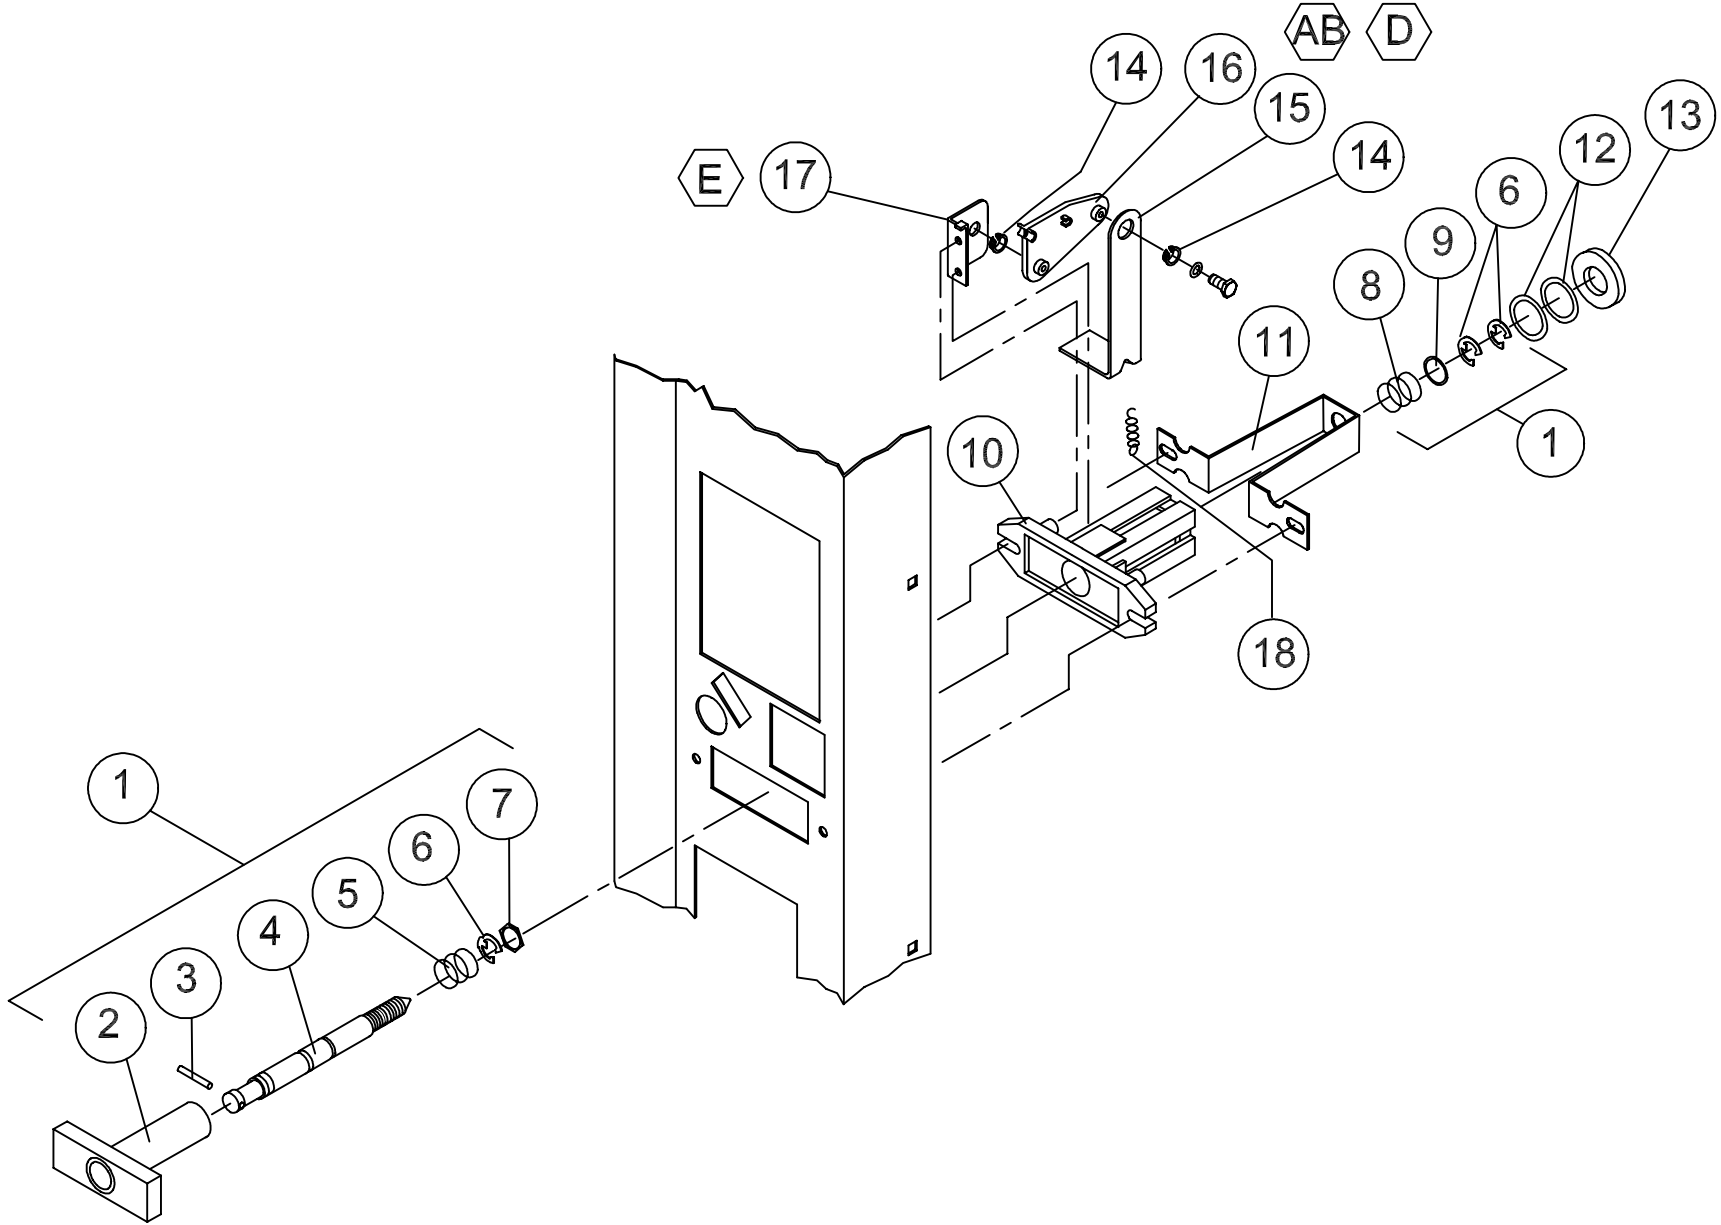

MINI V-MAX COCA-COLA LOCK ASSEMBLY

ITEM NO.	DESCRIPTION	QTY REQ	PART NO.
1	T-HANDLE LOCK ASSEMBLY	1	1002635
2	T-HANDLE	1	1002392
3	PIN - STUD	1	387601
4	LOCK STUD - QUICKER LOCK	1	1049724
5	SPRING	1	1111554
6	E-RING RETAINER	3	388589
7	HEX WASHER	1	387600
8	SPRING - HEAVY	1	389690
9	FLAT WASHER	1	387718
10	FLANGE	1	1002384
11	LOCK STUD COVER	1	1122126
12	WASHER 1/2"	2	V801023
13	VAPOR SEAL	1	388132
14	BUSHING (BEARING MECH)	2	385603-4
15	LEVER - COIN RETURN	1	1052619
16	CRANK - COIN RETURN LEVER	1	1002244
17	PIVOT BRACKET - COIN RETURN	1	1002252
18	SPRING - COIN RETURN LEVER	1	1060023